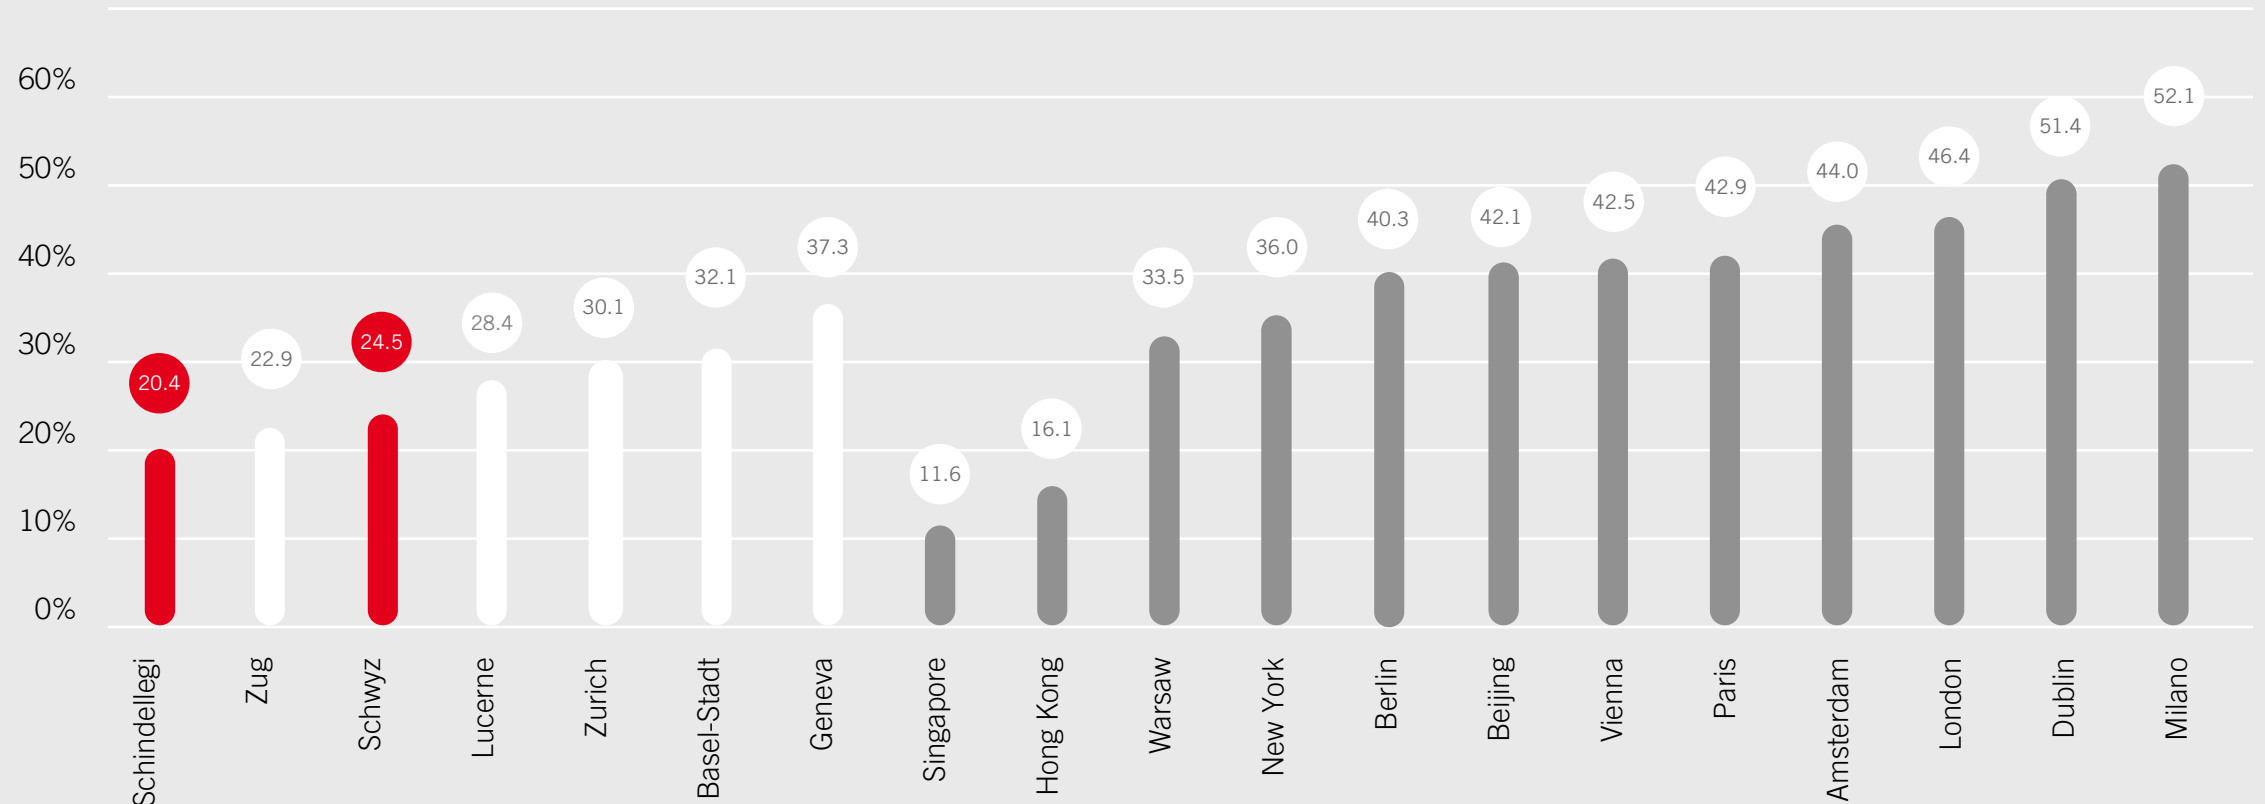

Tax burden for highly skilled workers

Single employee, disposable income CHF 100,000 (capital city + Schindellegi)