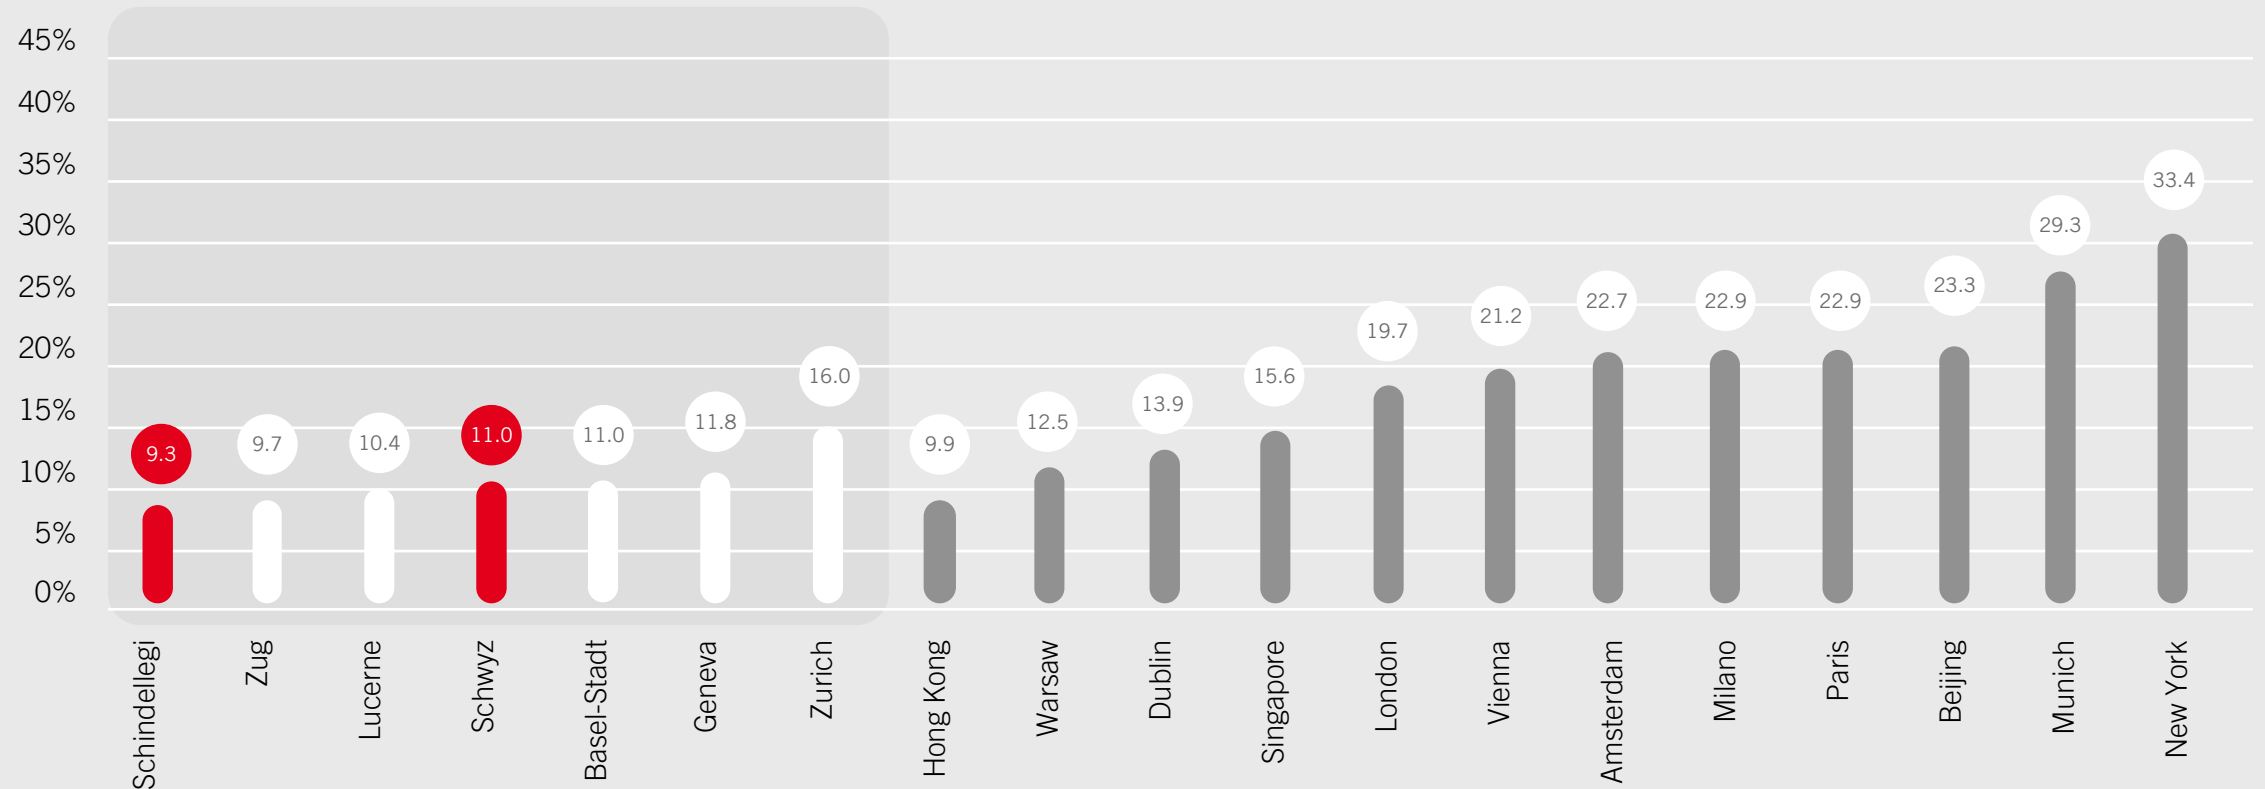

# Tax burden for companies

Effective average tax rate (capital city + Schindellegi)